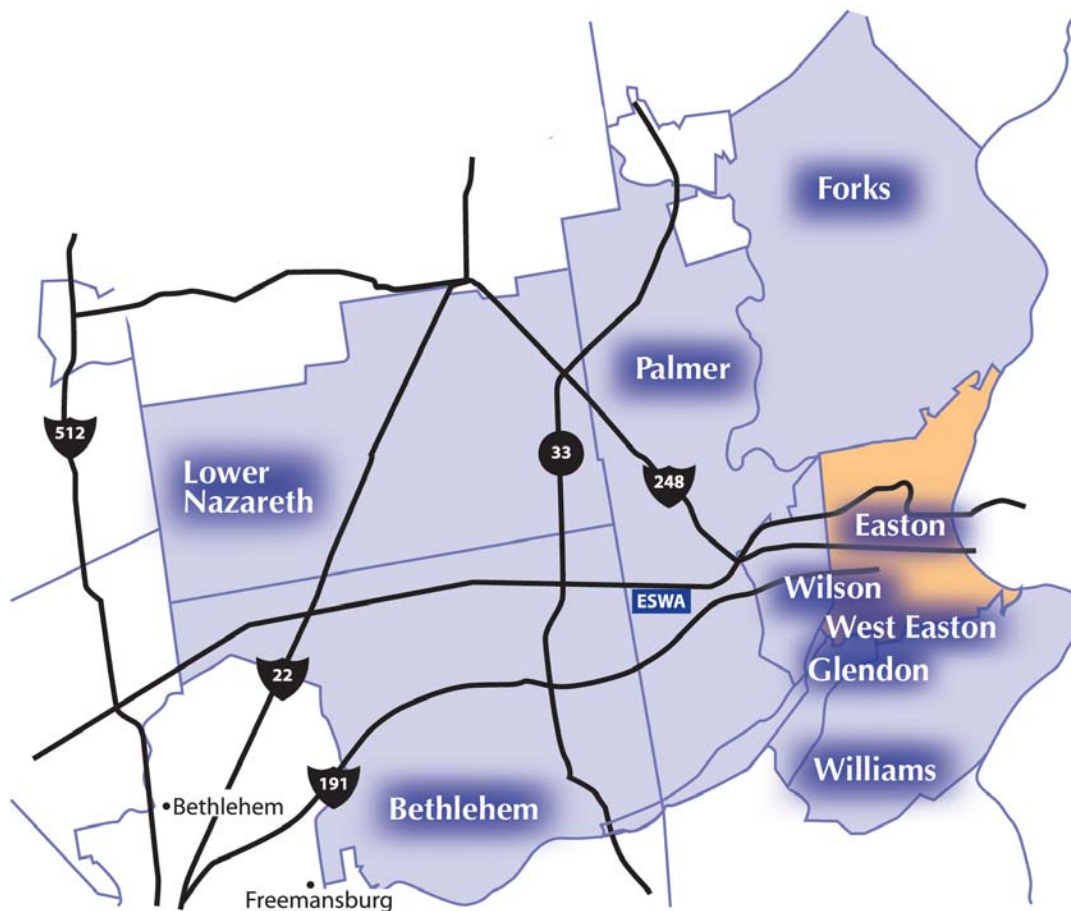

## Easton Suburban Water Authority

3700 Hartley Avenue ♦ P.O. Box 3819 ♦ Easton, PA 18043-3819

Phone: 610-258-7181 ♦ Fax: 610-258-7780

[www.eswater.net](http://www.eswater.net)

## SERVICE AREA

October 28, 2009

Customer Base:	31,500	Population:	81,100
Miles of Main:	421	Hydrants:	1755
Water Storage:	11 Tanks, 5 Reservoirs	Pumping Stations:	6 Stations
Total Water Capacity	24.52 Million Gallons	Pumping Capacity:	15 Million Gallons per Day